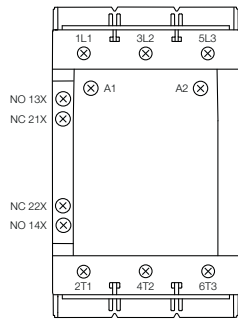

AF116 ... AF370-30-11