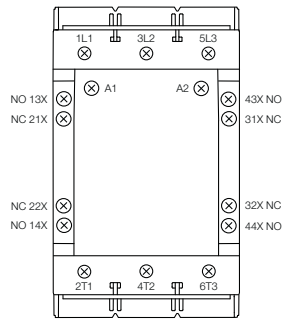

AF116 ... AF370-30-22